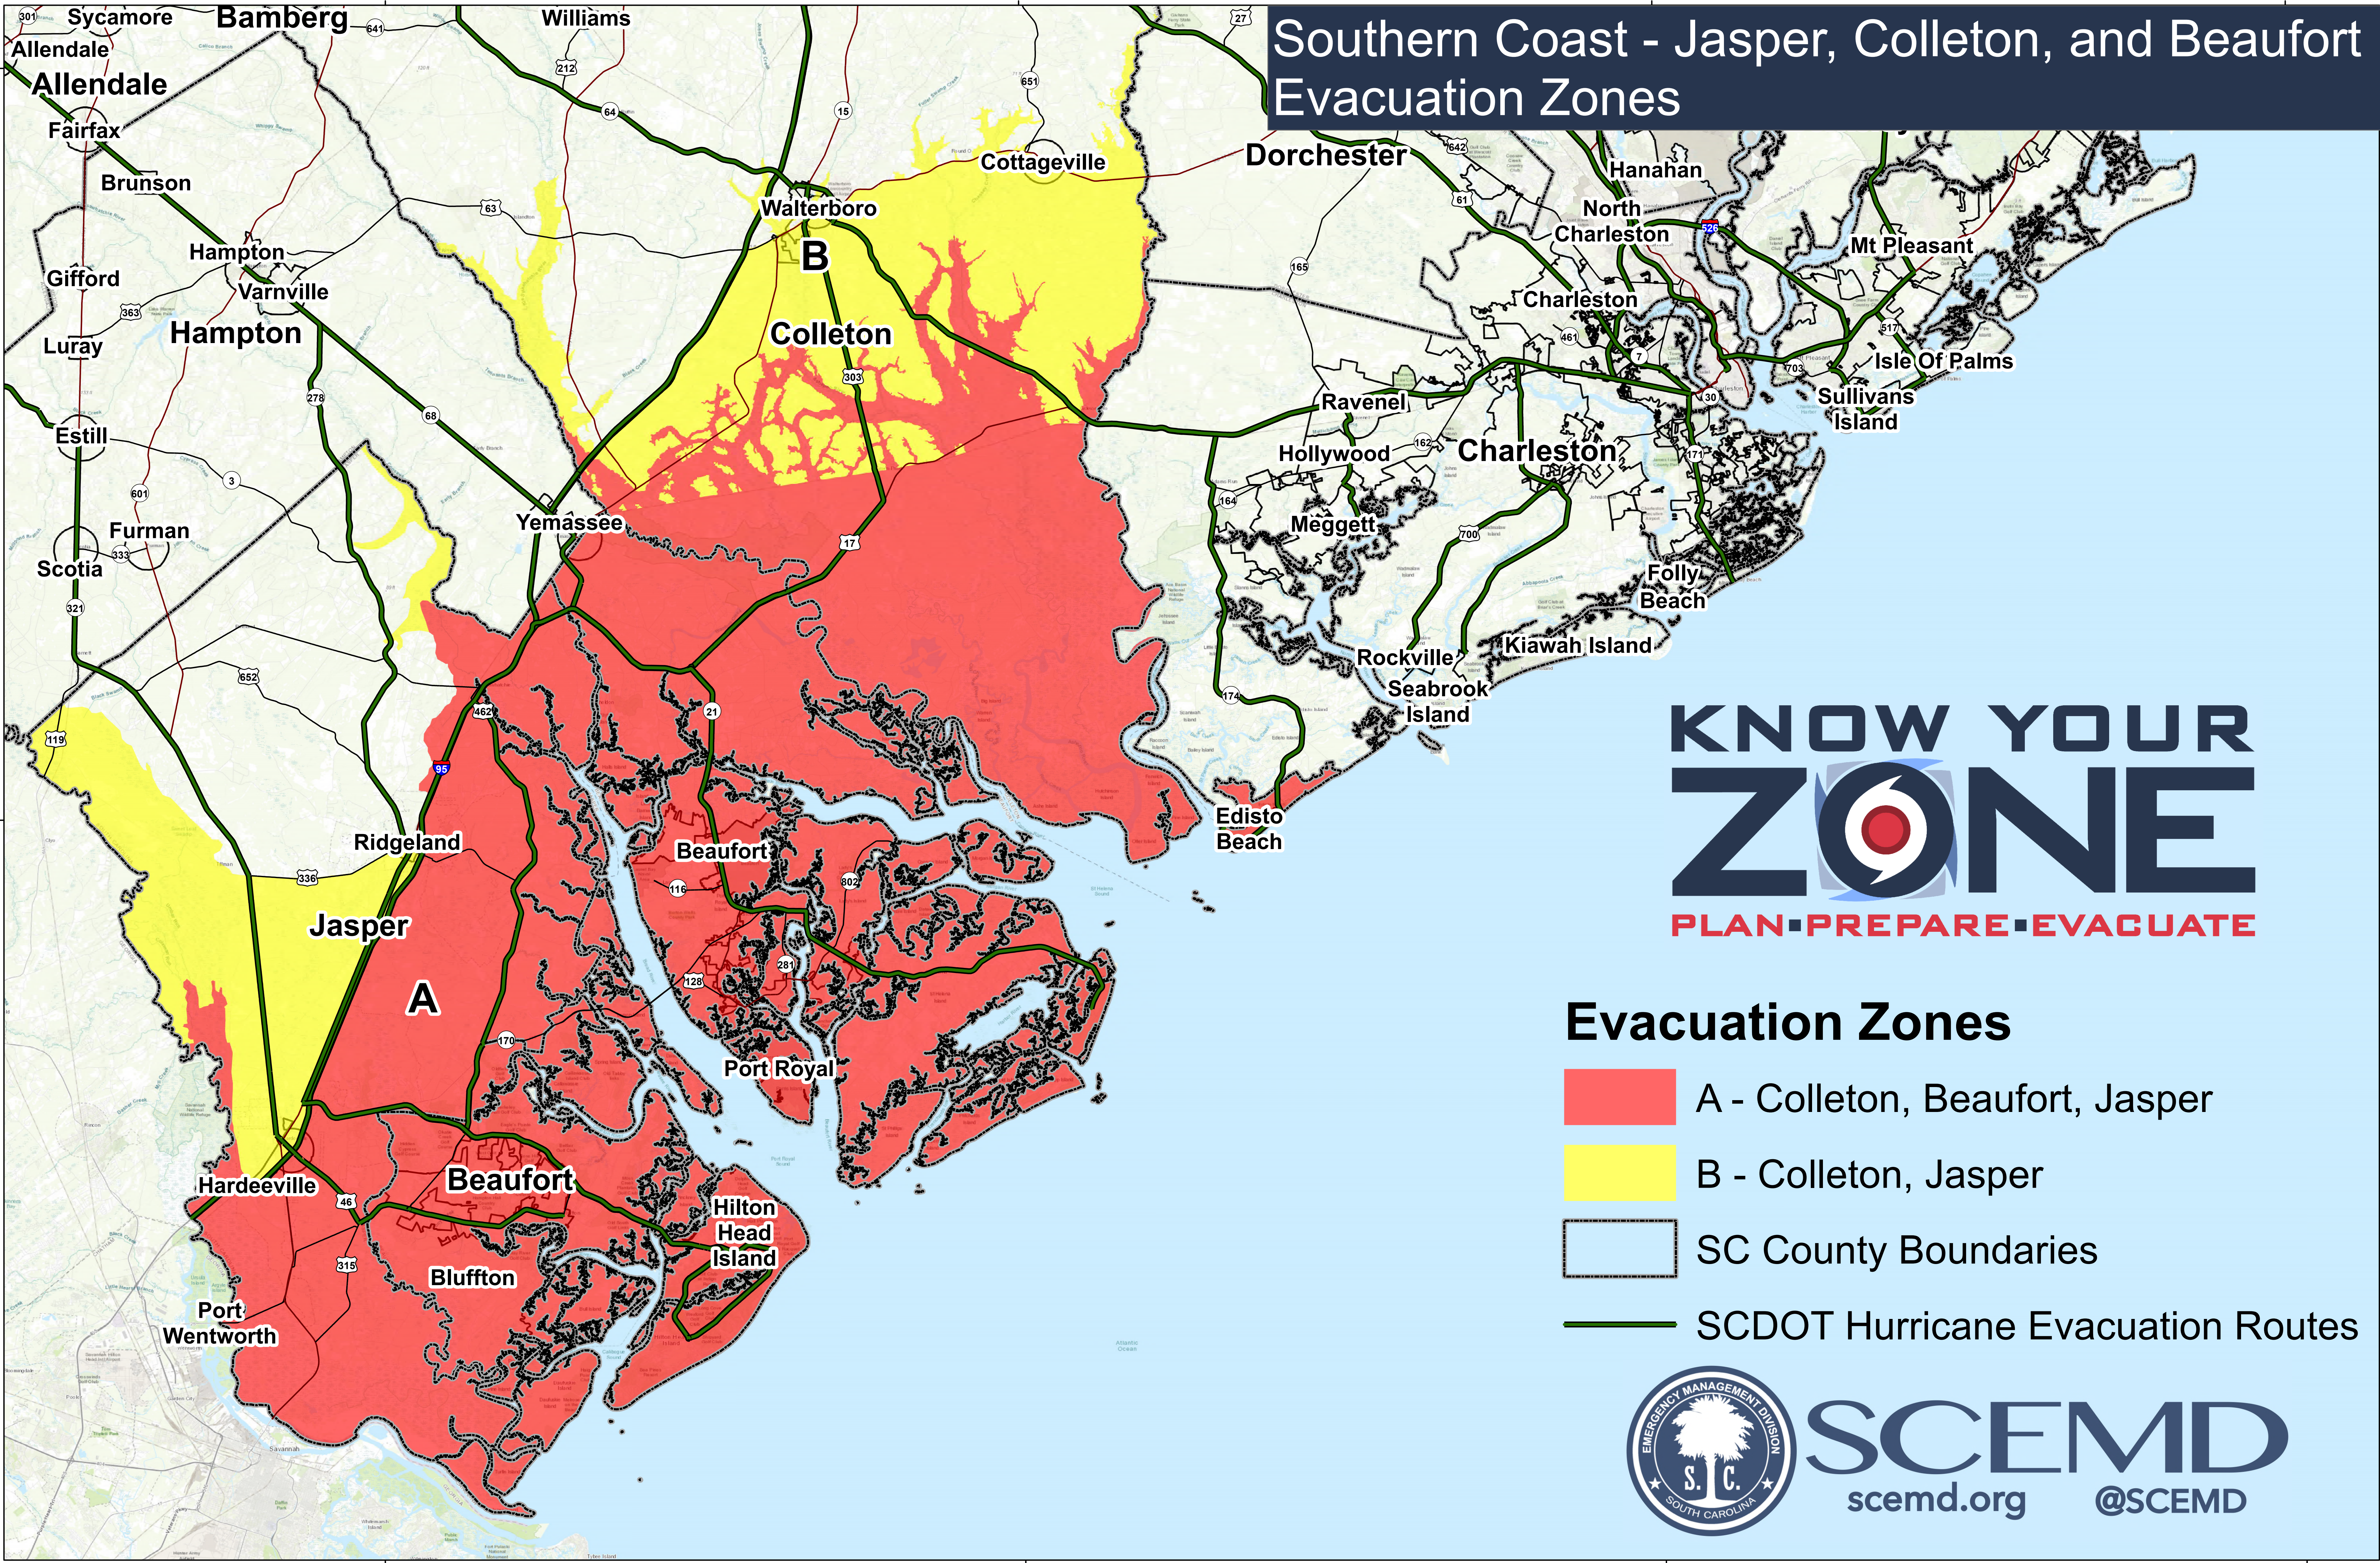

Southern Coast - Jasper, Colleton, and Beaufort Evacuation Zones

Evacuation Zones

- A - Colleton, Beaufort, Jasper
- B - Colleton, Jasper
- SC County Boundaries
- SCDOT Hurricane Evacuation Routes

SCEMD
scemd.org @SCEMD

Disclaimer: This map is a graphic representation of data obtained from various sources. All efforts have been made to warrant the accuracy of this map. However, SC EMD disclaims all responsibility and liability for the use of this map.